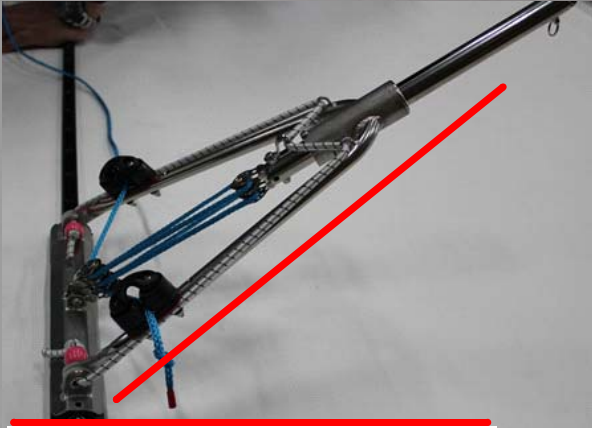

Part Number 6106 (Fit Harken Block (406/408) and Harken Cam Cleat)
Weight 760g (With Block and Harken Cam)

Low 325mm and Max 475mm

Hoop can keep angle in front (protection to center board)

Harken 16mm 406

Micro Cam 468 with fairlead 424

Harken 16mm 408

Can use Harken 22mm SB CB Car 2700 (not include)